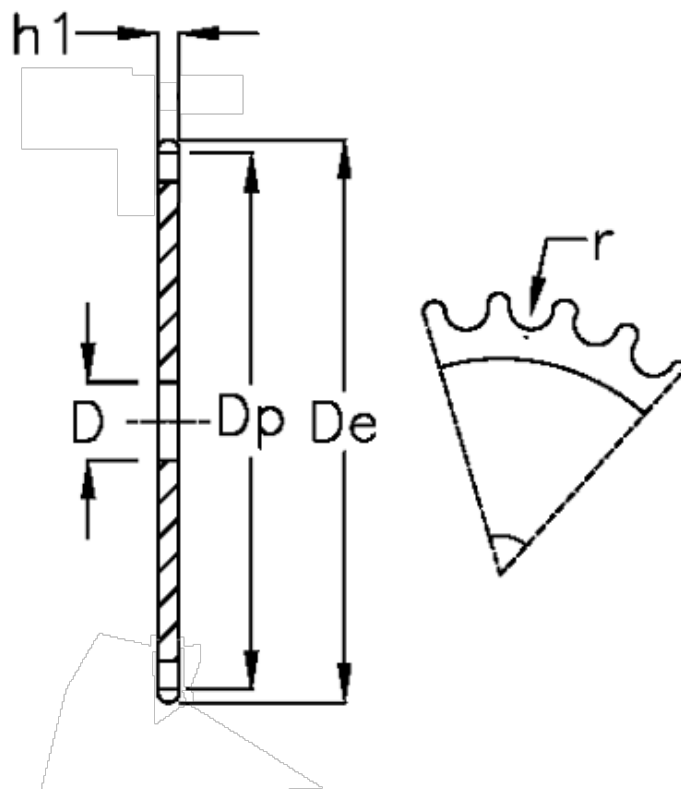

Article number: 616021006056

Description: Plate wheel 10 B-1 Z=56 simplex

Measures

C	= 2
D	= 25
De	= 290.6
Dp	= 283.13
For chain size	= 5/8 x 3/8
For chain type	= 10 B-1
h1	= 9.1
Number of teeth	= 56

r = 10.16